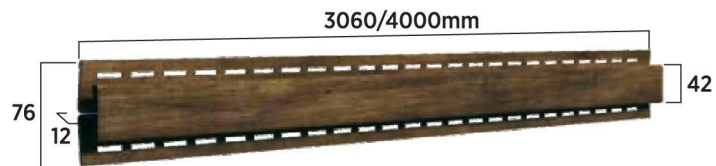

Zero Maintenance

Flexible Dimensions

High Strength

Germ Resistant

Tri Lines Soffit Panels

COMPATIBLE PROFILE TYPES & SIZES

J-Trim

Perimeter profile

Accessory 1

T-Trim

Connector Profile

Accessory 2

Outside Corner Profile

Accessory 3

Inside Corner Profile

Accessory 4