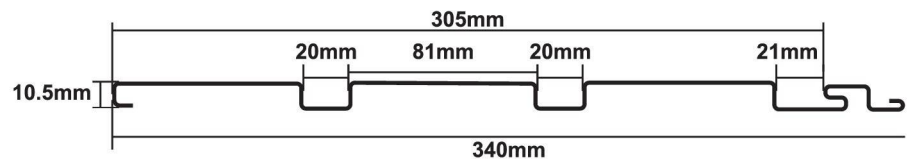

WHY CHOOSE OUR SOFFIT PANELS?

We believe in crafting innovation that lasts. Each soffit panel we produce reflects our dedication to precision, reliability, and modern design aesthetics. Our goal is simple to be the most trusted soffit panel manufacturer delivering excellence in every square foot.

Premium Quality
Manufacturing

Elegant
Finishes

Moisture
Resistant

Easy
Installation

Sustainable
& Durable

Trusted
Soffit Panel