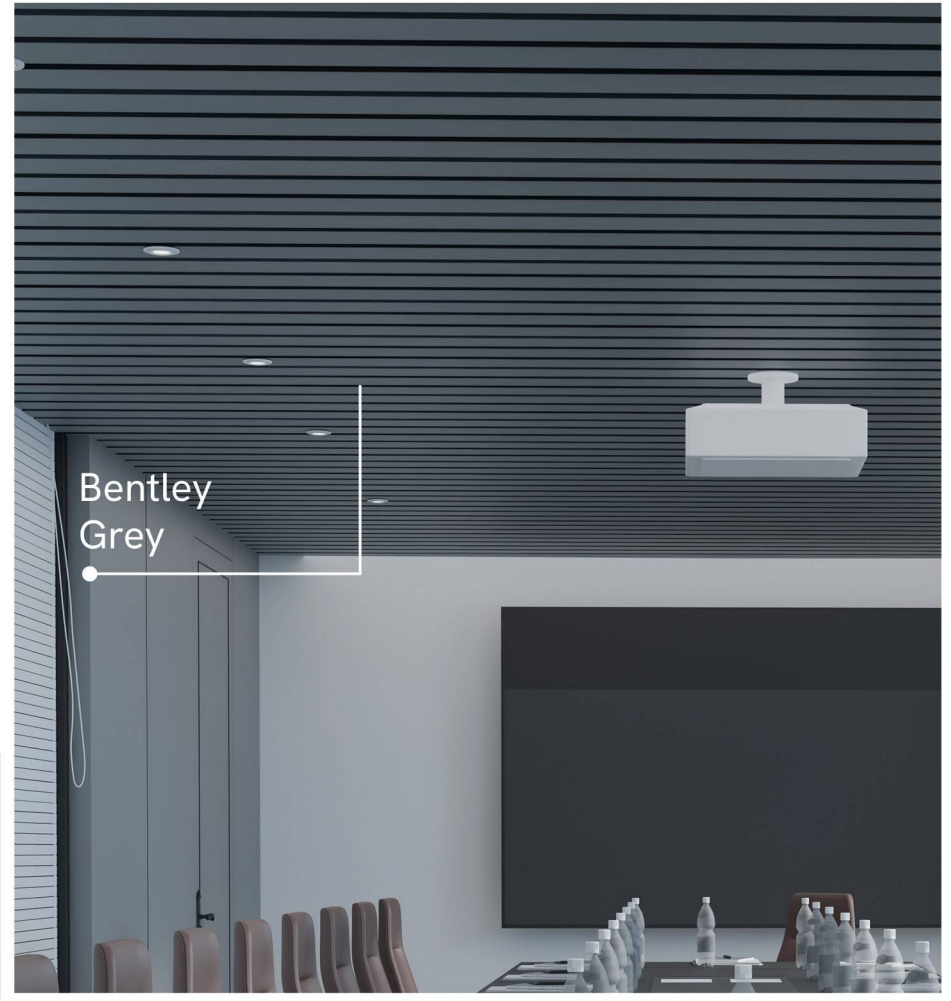

Easy
Installation

SIZE :
300X3060mm

Bentley Grey

FEATURES

Flame Resistant

Quick Installation

Ultra Light

Smart Interlock