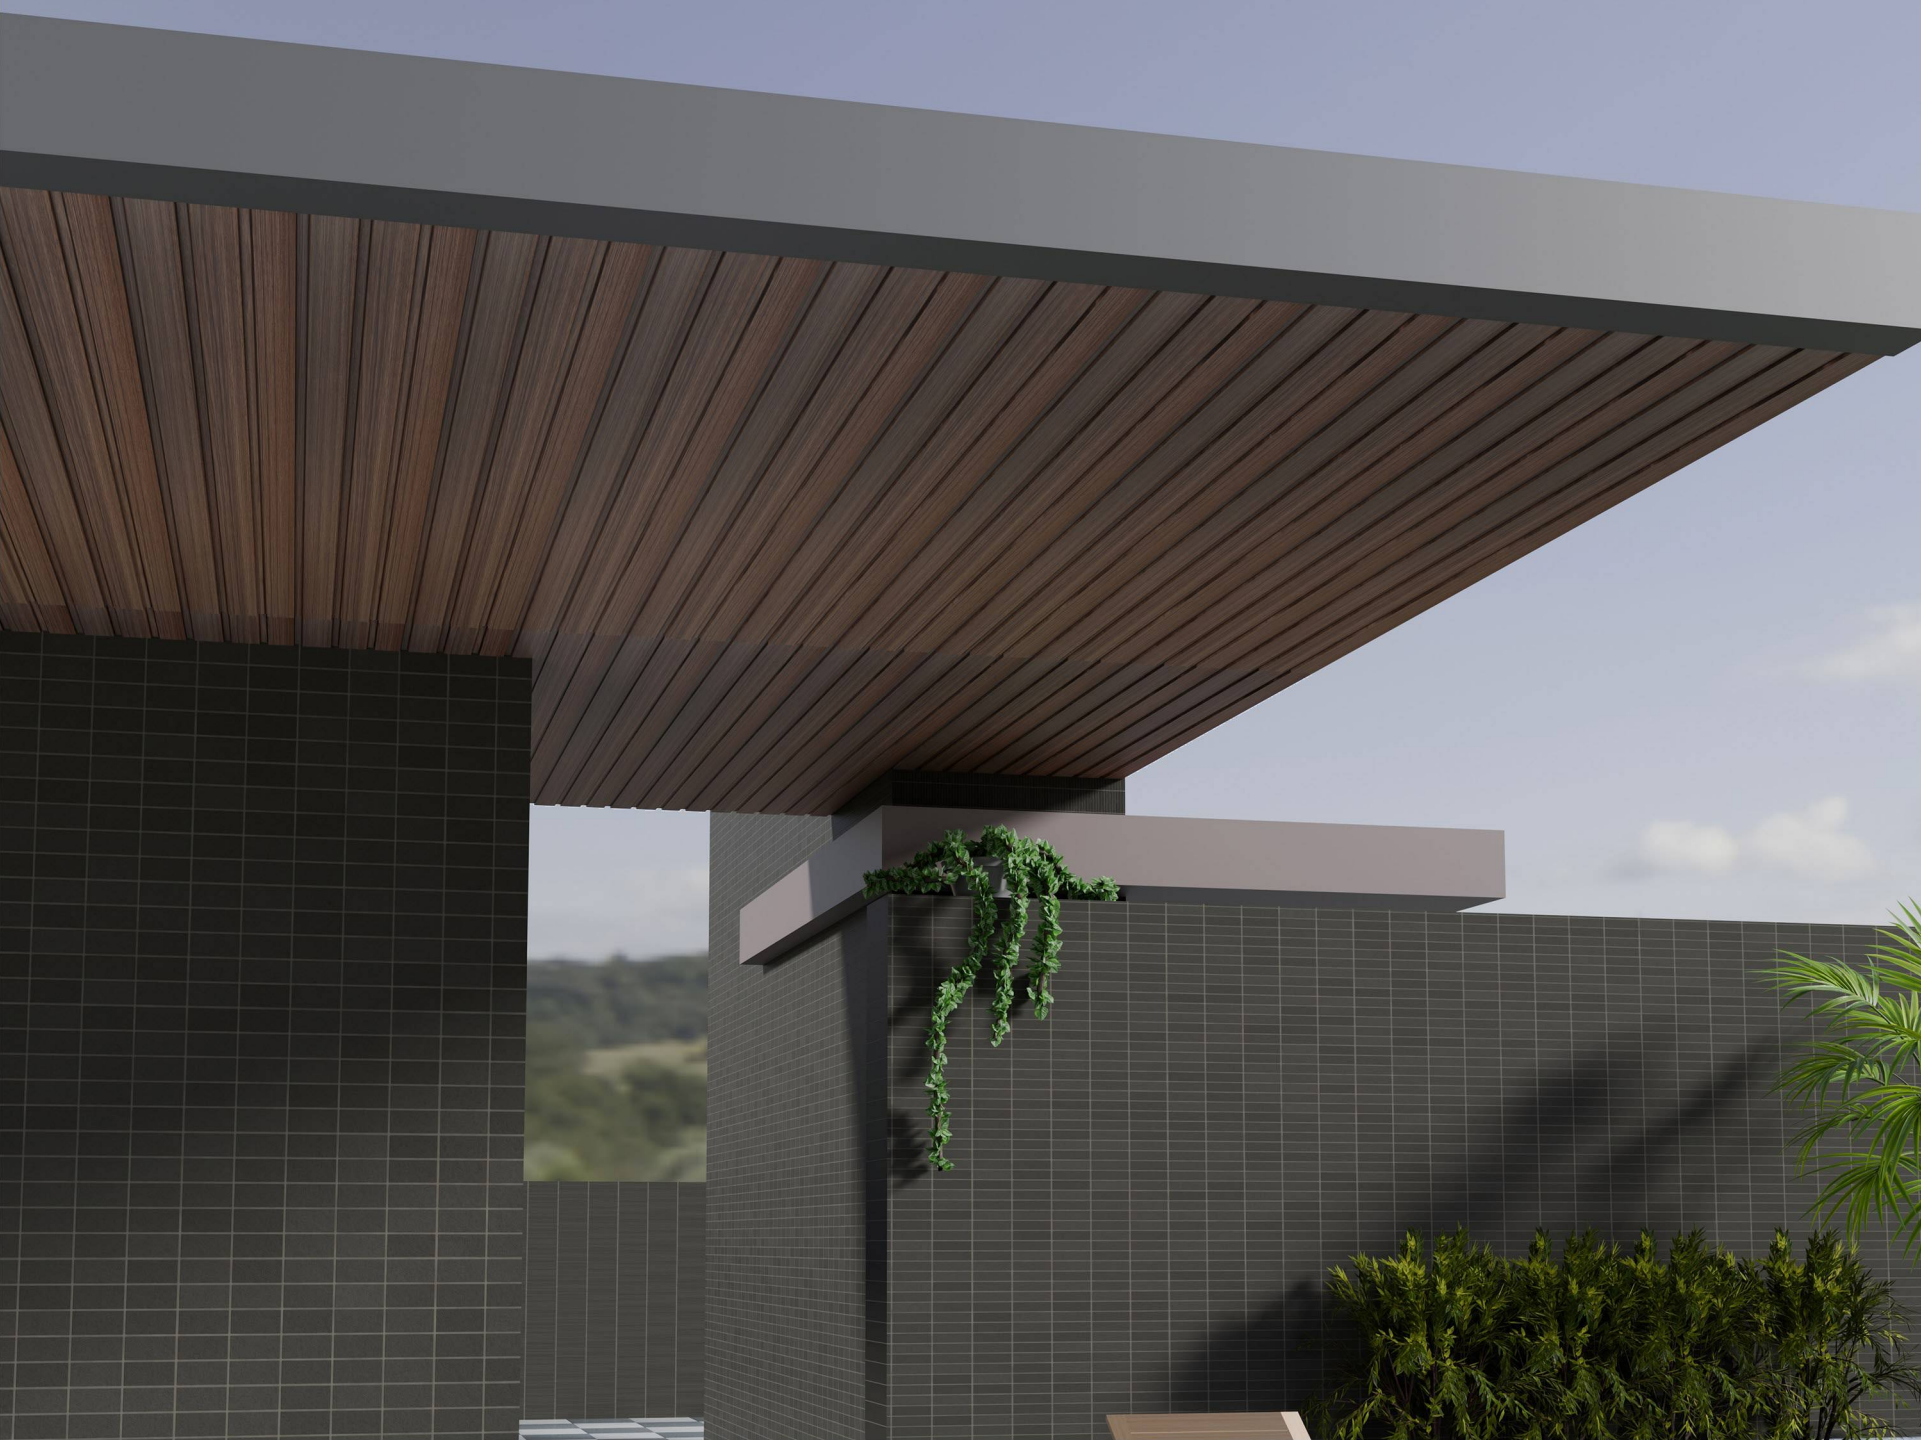

SIZE :
300X3060mm

Cocoa Chestnut

Trusted
Soffit Panel

Elegant
Finishes

Moisture
Resistant

Easy
Installation

SIZE :
300X3060mm

Espresso Walnut