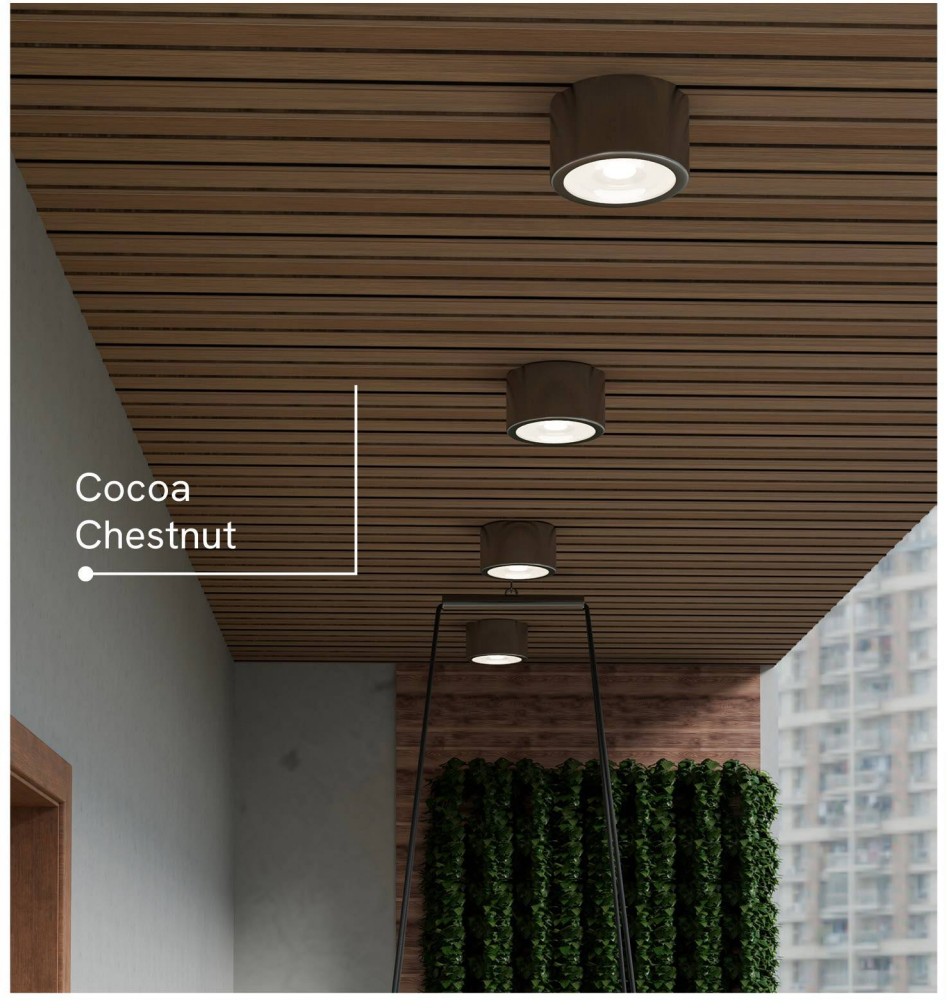

Cocoa Chestnut