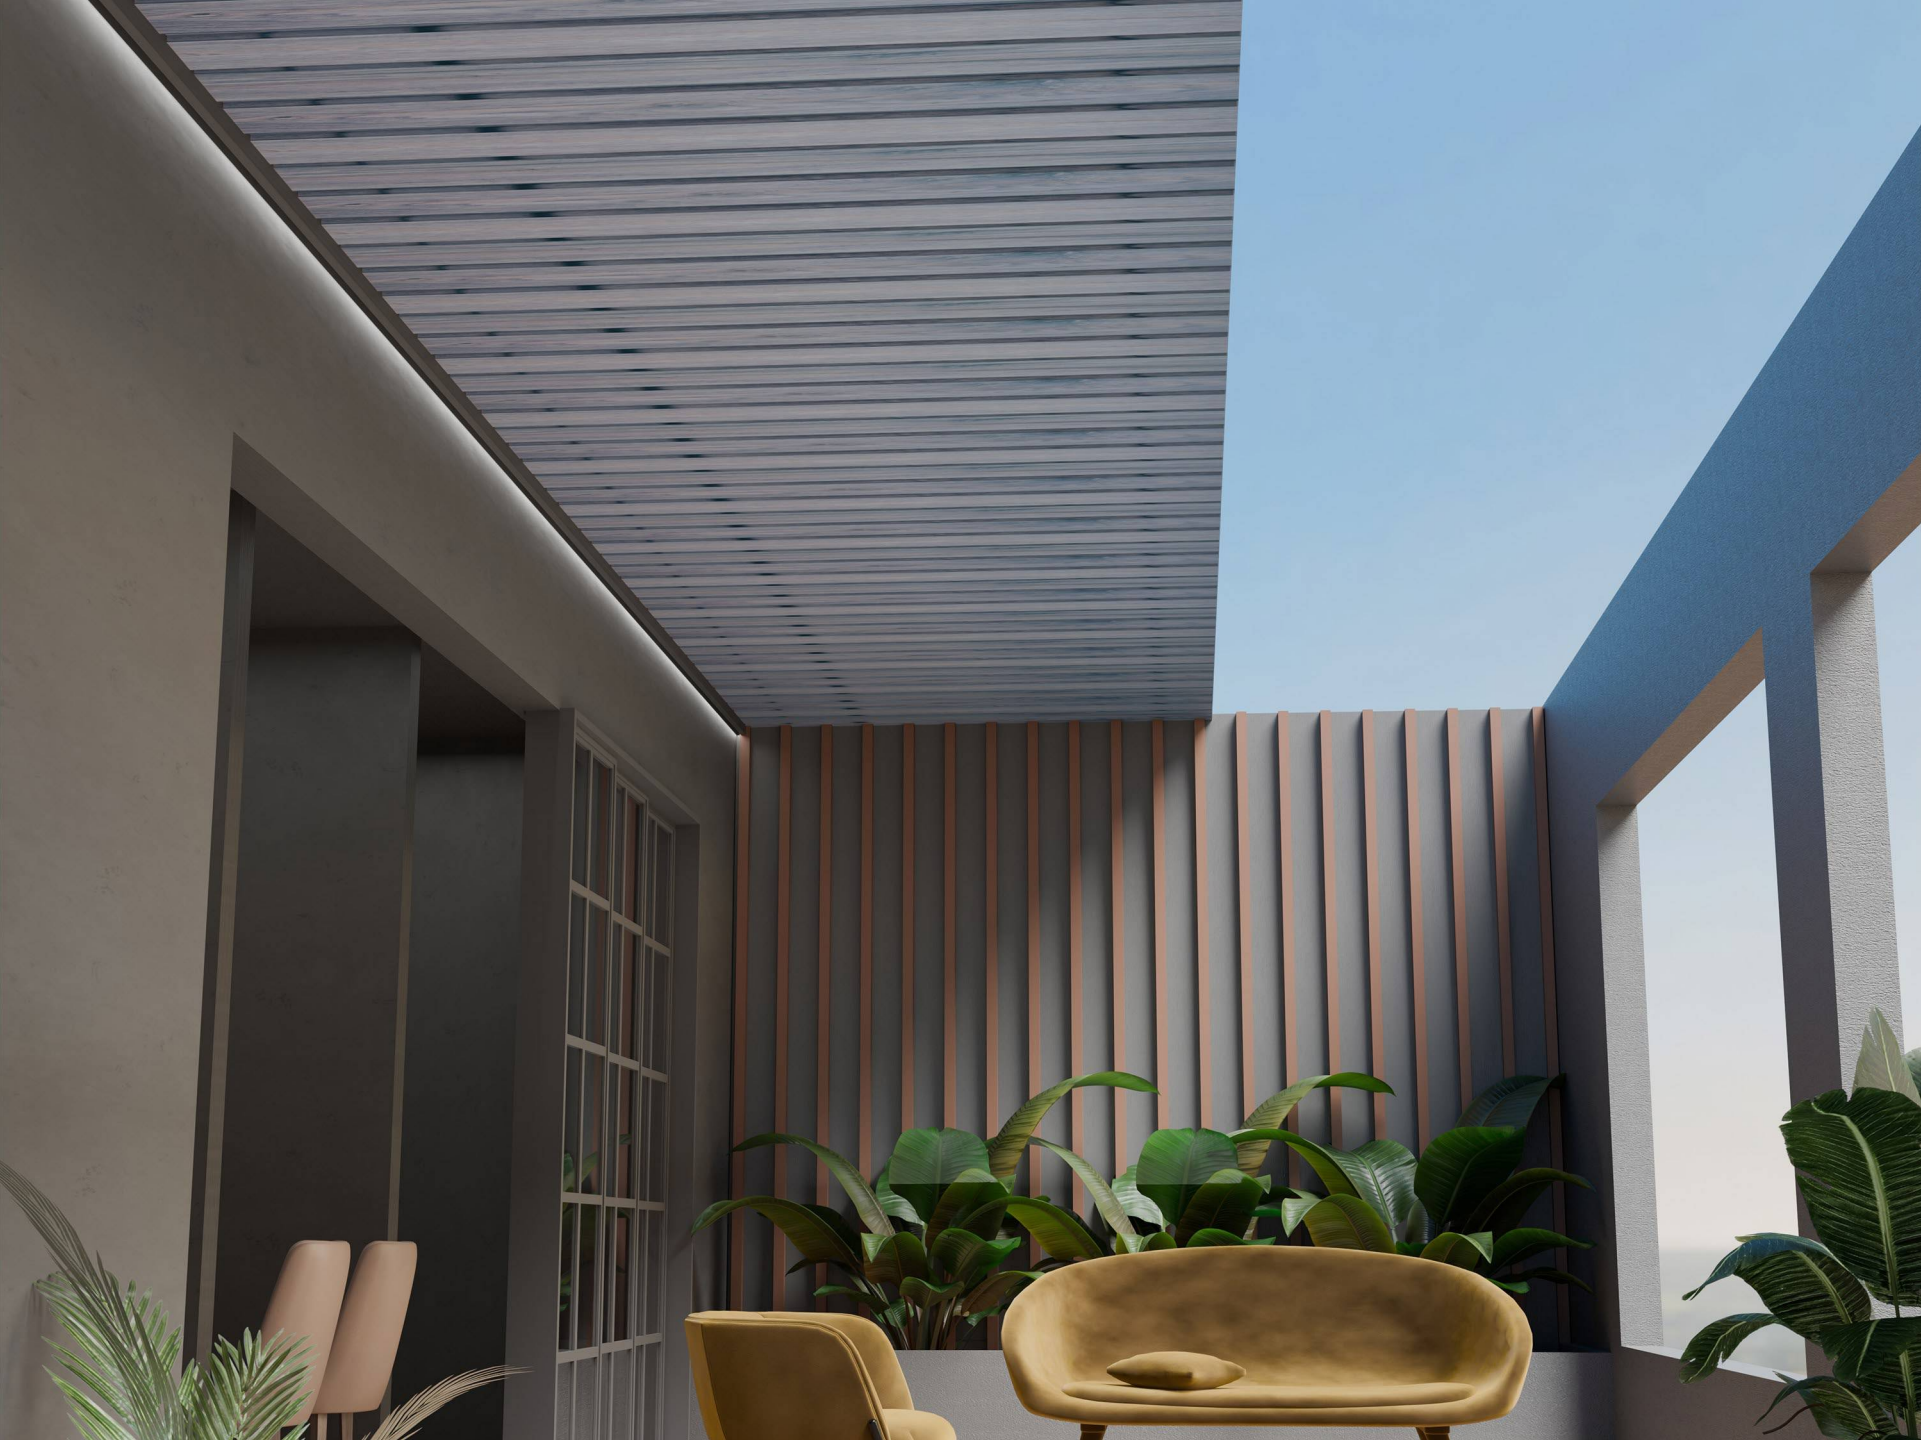

Elegant
Finishes

Moisture
Resistant

Easy
Installation

SIZE :
300X3060mm

Ashgrey Timber

Trusted
Soffit Panel

Elegant
Finishes

Moisture
Resistant