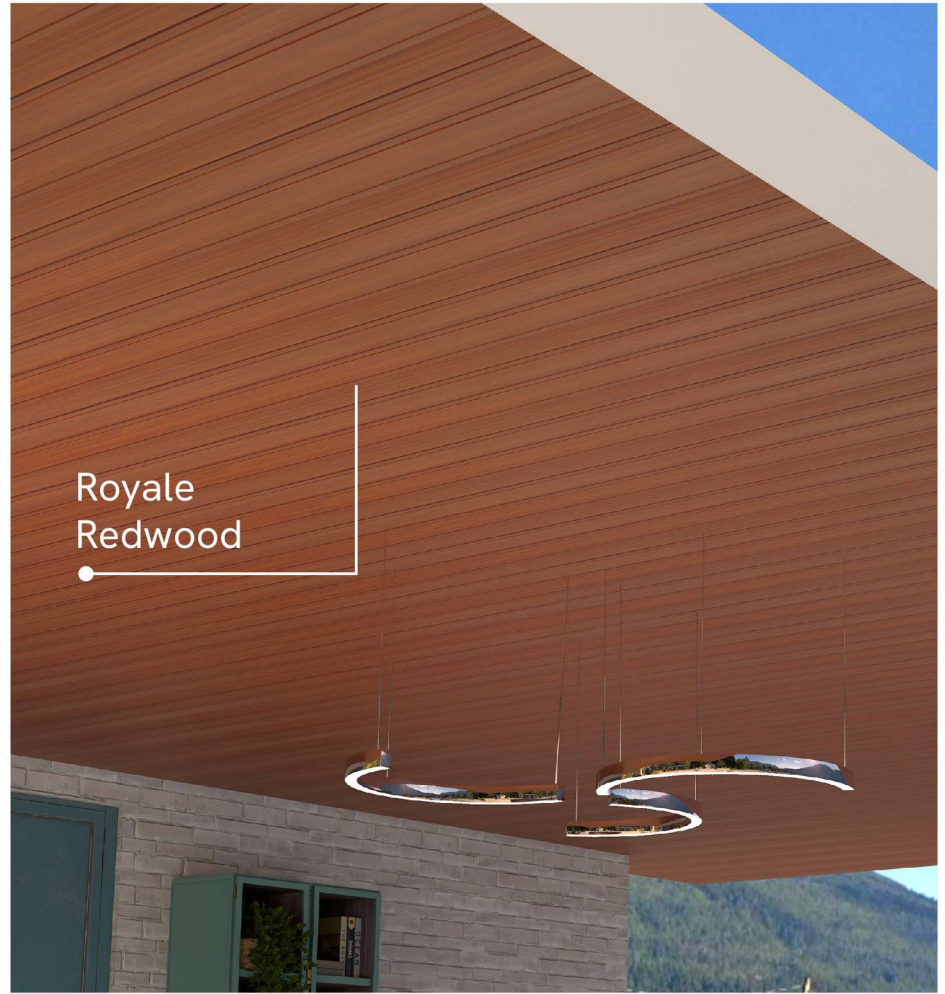

Trusted
Soffit Panel

Elegant
Finishes

Moisture
Resistant

Easy
Installation

SIZE :
300X3060mm

Royale
Redwood

Royale Redwood

Trusted
Soffit Panel