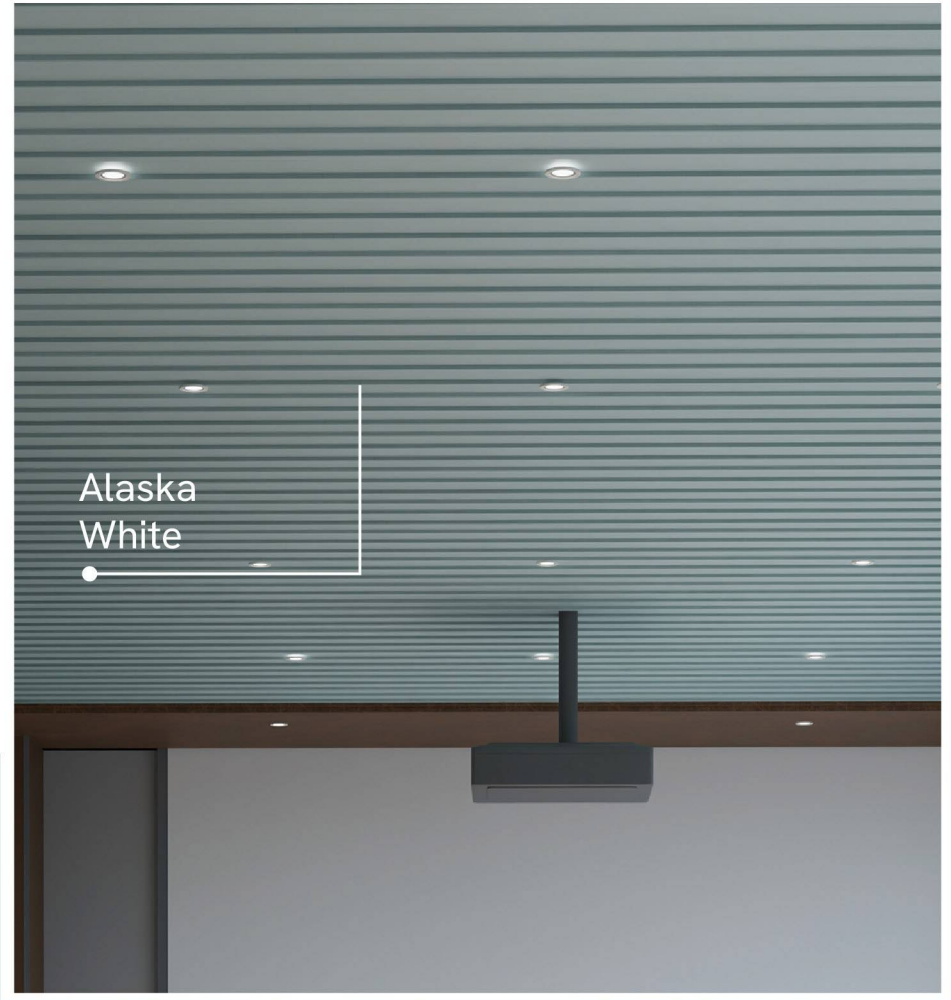

Trusted
Soffit Panel

Elegant
Finishes

Moisture
Resistant

Easy
Installation

SIZE :
300X3060mm

Alaska
White

Alaska white

Trusted
Soffit Panel