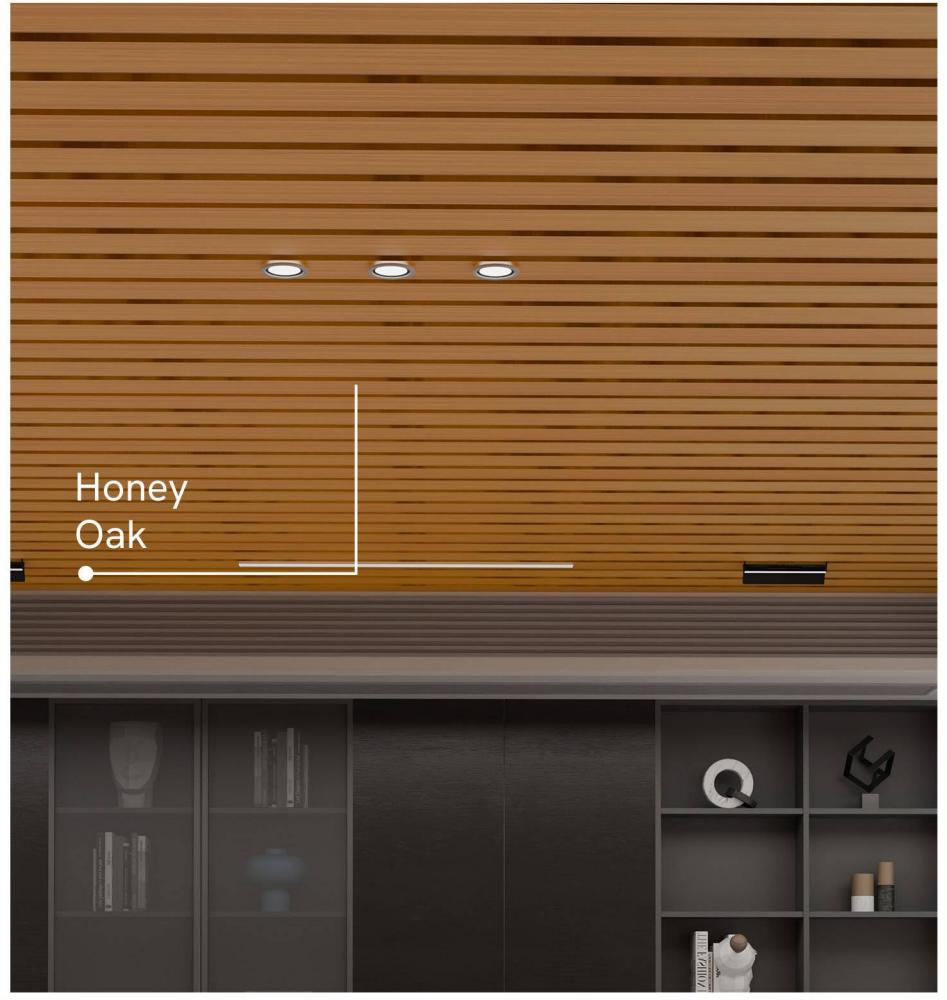

Honey
Oak

Honey Oak

Trusted
Soffit Panel

Elegant
Finishes

Moisture
Resistant

Easy
Installation

SIZE :
300X3060mm

Pine Oak