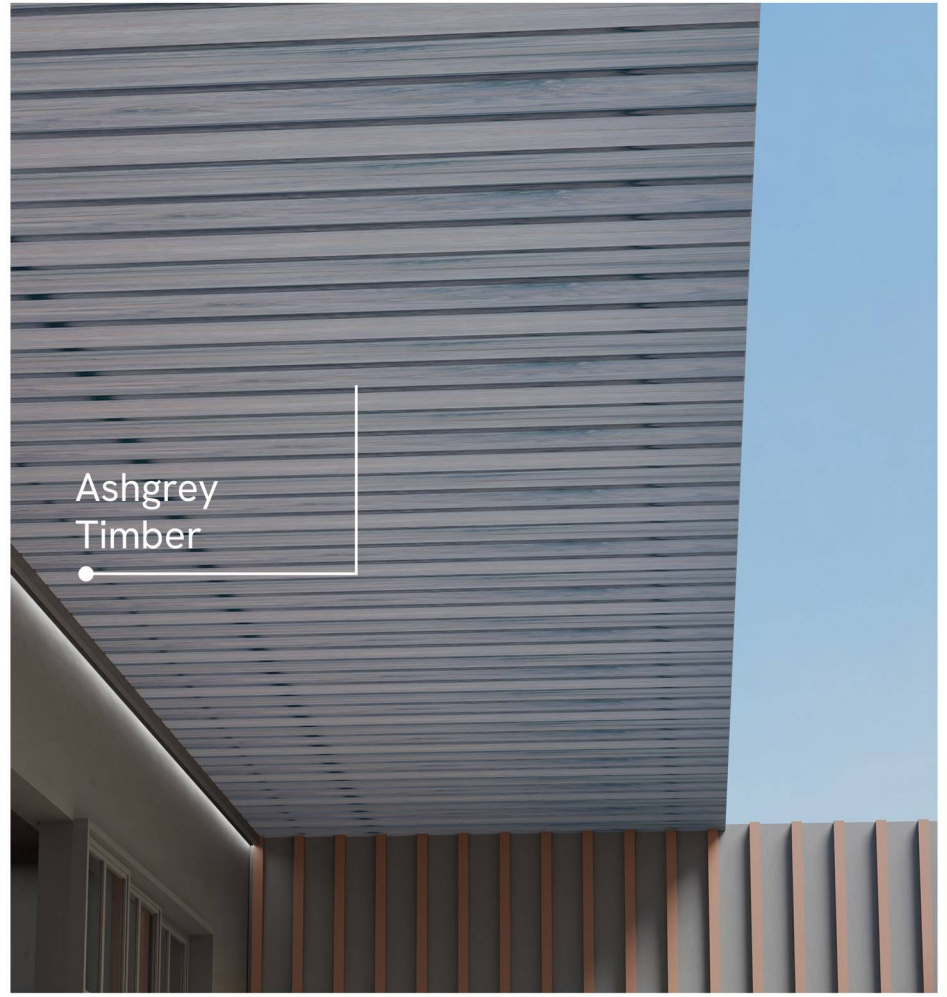

Elegant
Finishes

Moisture
Resistant

Easy
Installation

SIZE :
300X3060mm

Ashgrey Timber

Trusted
Soffit Panel

Elegant
Finishes

Moisture
Resistant