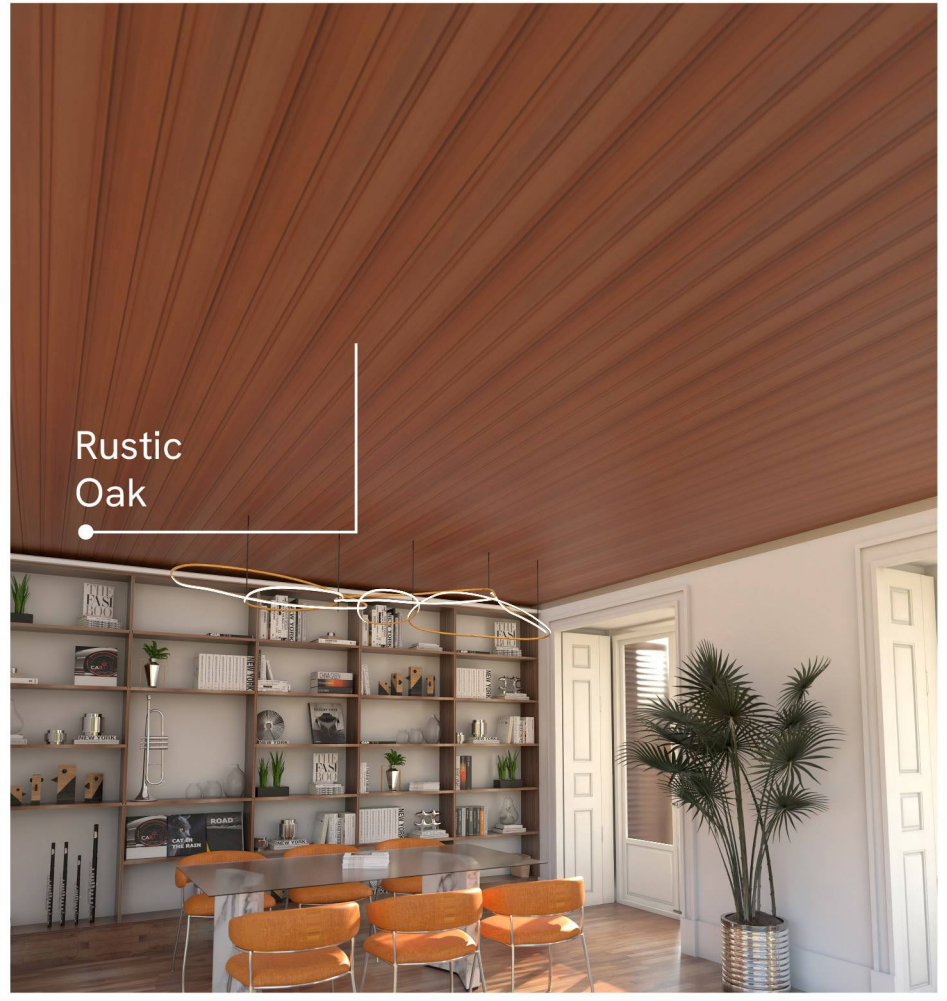

Moisture
Resistant

Easy
Installation

SIZE :
300X3060mm

RUSTIC OAK

Trusted
Soffit Panel

Elegant
Finishes

Moisture
Resistant

Easy
Installation