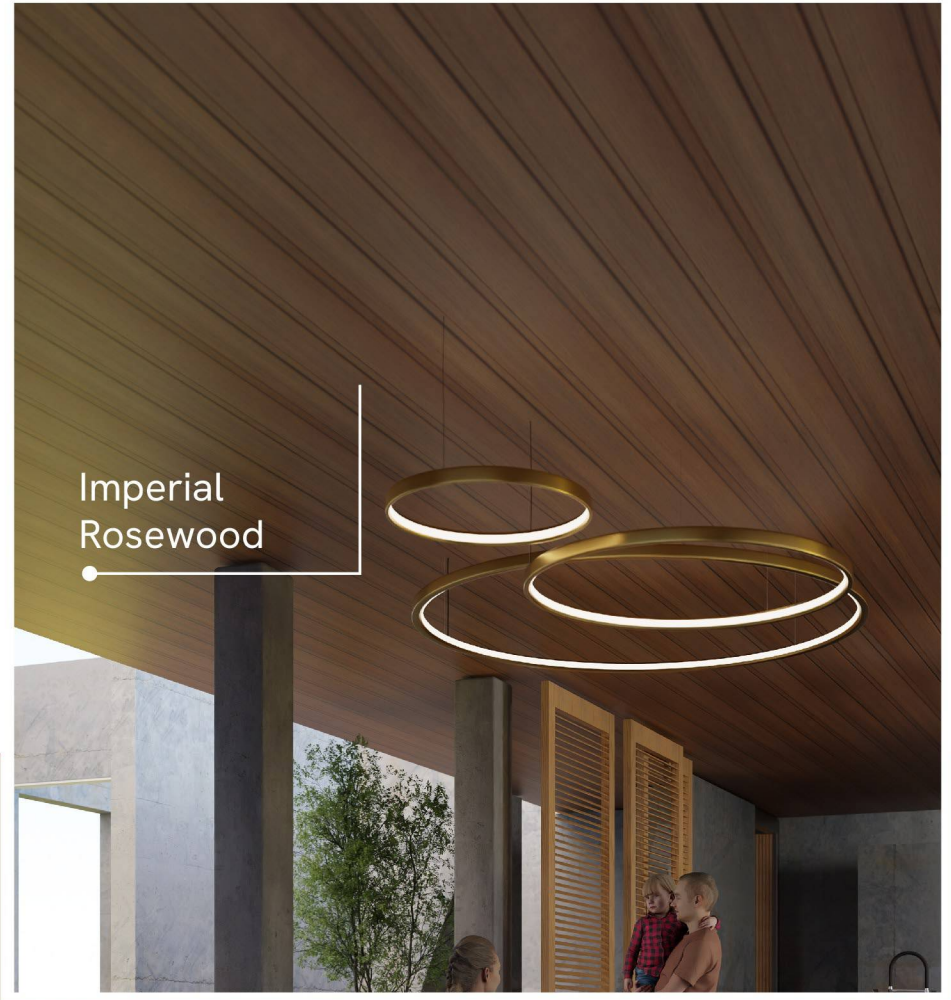

Imperial
Rosewood

Imperial Rosewood