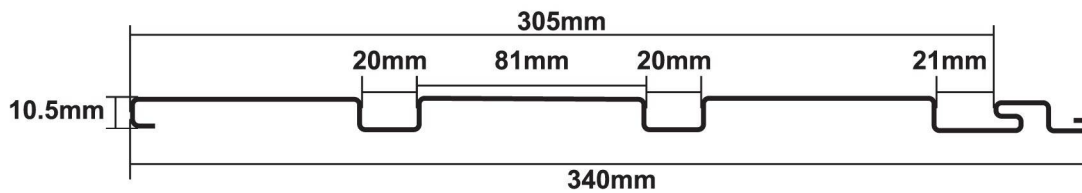

Zero Maintenance

Flexible Dimensions

High Strength

Germ Resistant

Tri Lines Soffit Panels

COMPATIBLE PROFILE TYPES & SIZES

J-Trim

Perimeter profile

Accessory 1

T-Trim

Connector Profile

Accessory 2

Outside Corner Profile

Accessory 3

Inside Corner Profile

Accessory 4