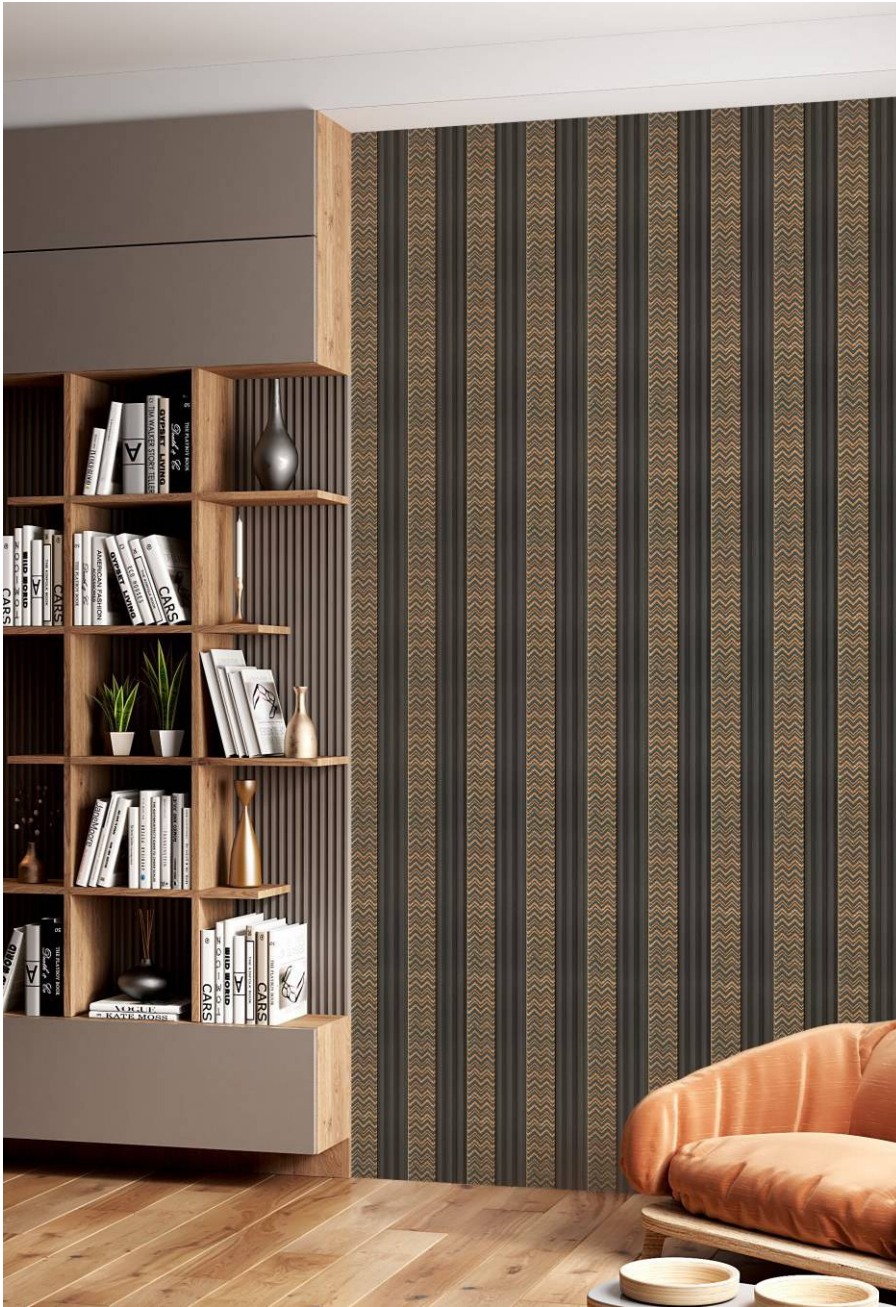

518

Linear Balance

Infuse warmth and definition into your interiors through elegant linear panels.

5 inch x 8 feet | 5 inch x 9.5 feet

SEAMLESS PATTERNS

INTRICATE PATTERNS

QUICK INSTALLATION

BORER RESISTANT

WATER RESISTANT