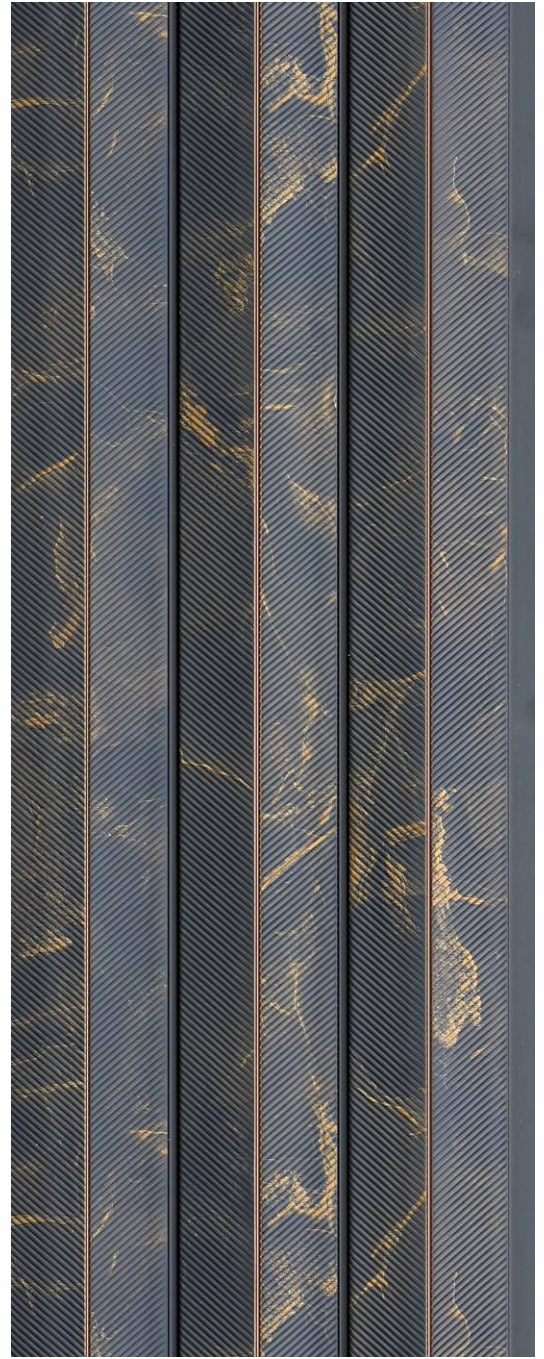

1002

[5 inch x 8 feet | 5 inch x 9.5 feet]

Elegance reimagined through vertical patterns and textured sophistication.

SEAMLESS PATTERNS

INTRICATE PATTERNS

QUICK INSTALLATION

BORER RESISTANT

WATER RESISTANT