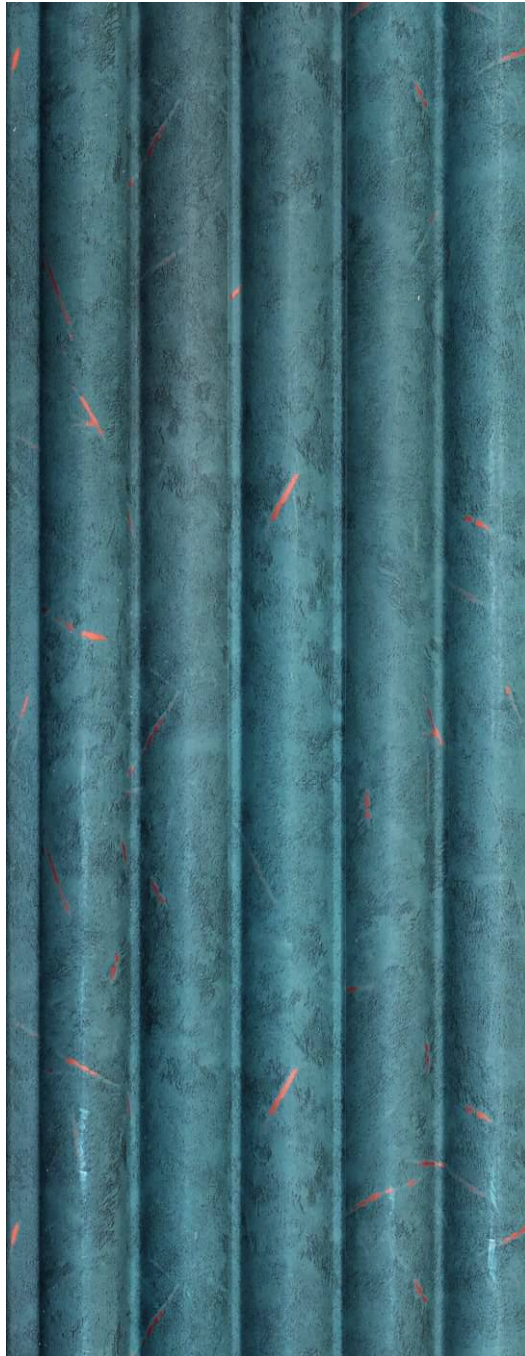

Timeless Geometry

503