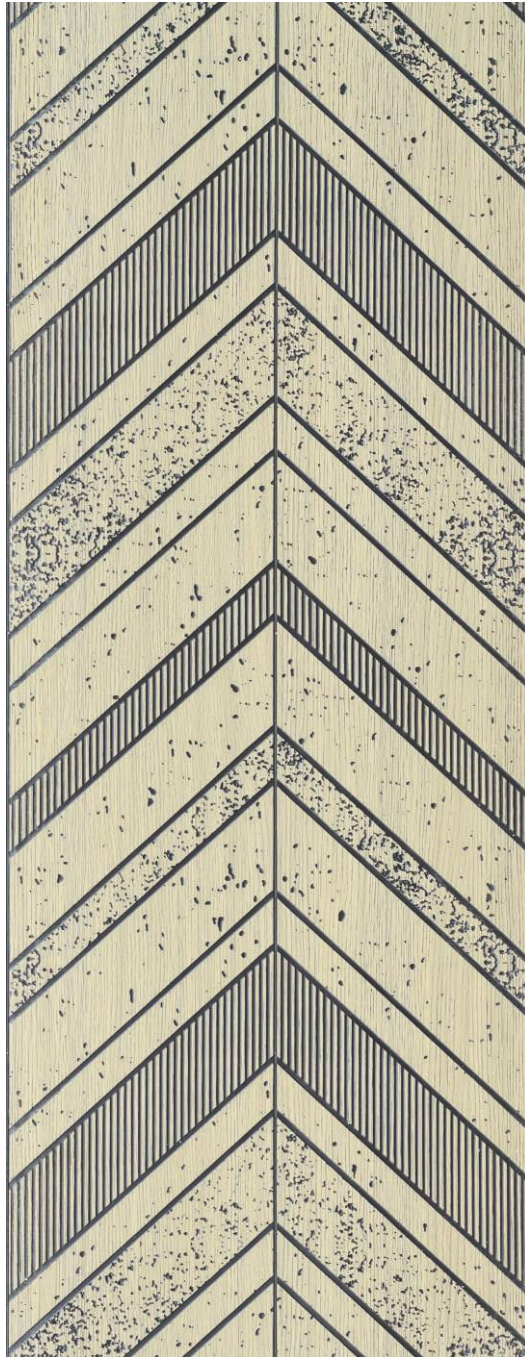

INTRICATE  
PATTERNS

QUICK  
INSTALLATION

BORER  
RESISTANT

WATER  
RESISTANT

1207

1205

# Inspired Dimensions

Clean lines, soft tones, and structural perfection that defines true interior luxury.

[ 5 inch x 8 feet | 5 inch x 9.5 feet ]

SEAMLESS PATTERNS

INTRICATE PATTERNS

QUICK INSTALLATION

BORER RESISTANT