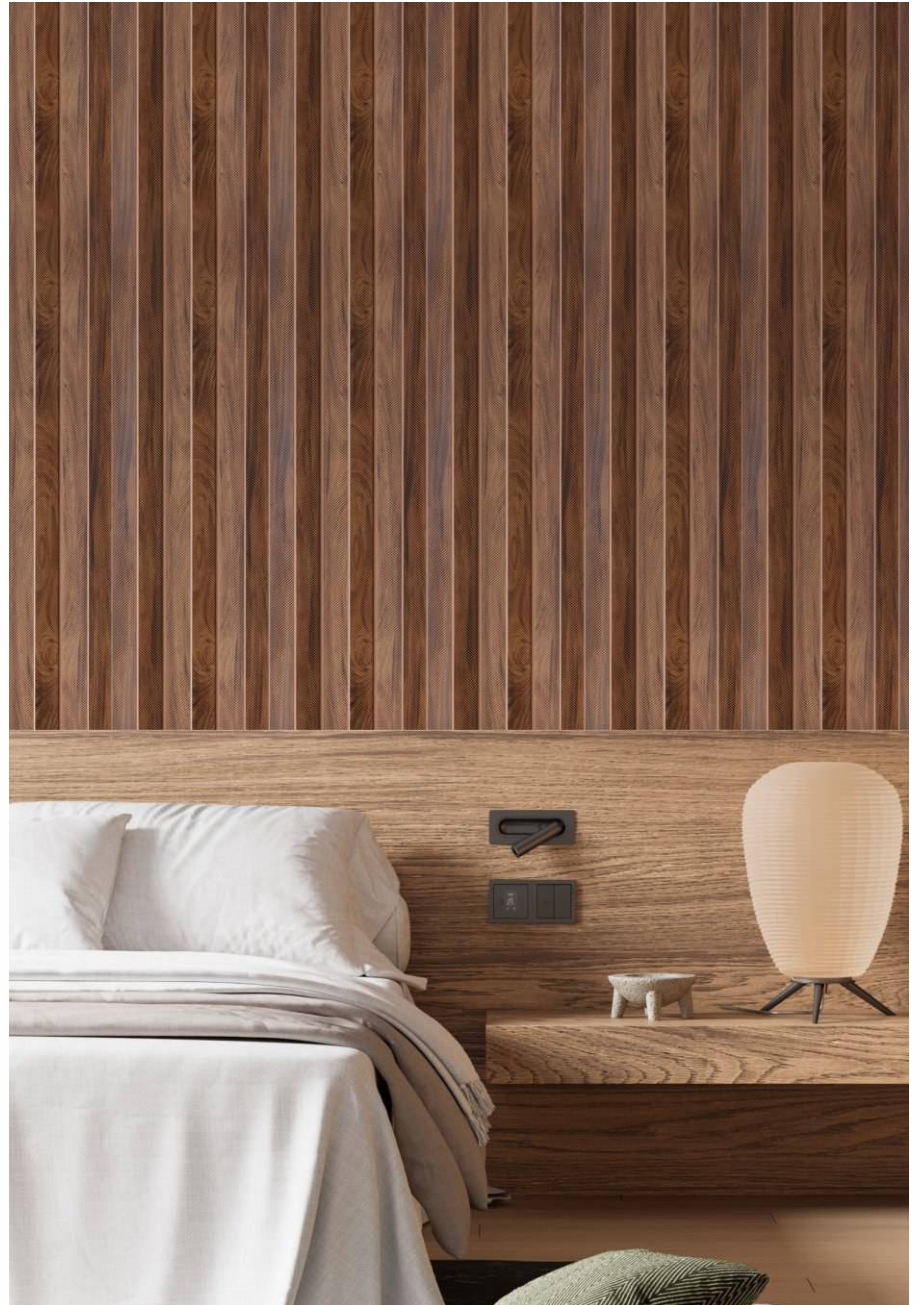

Architectural Rhythm

The rhythm of light and shadow defines
the true character of louvers.

1001

SEAMLESS
PATTERNS

INTRICATE
PATTERNS

QUICK
INSTALLATION

BORER
RESISTANT

WATER
RESISTANT