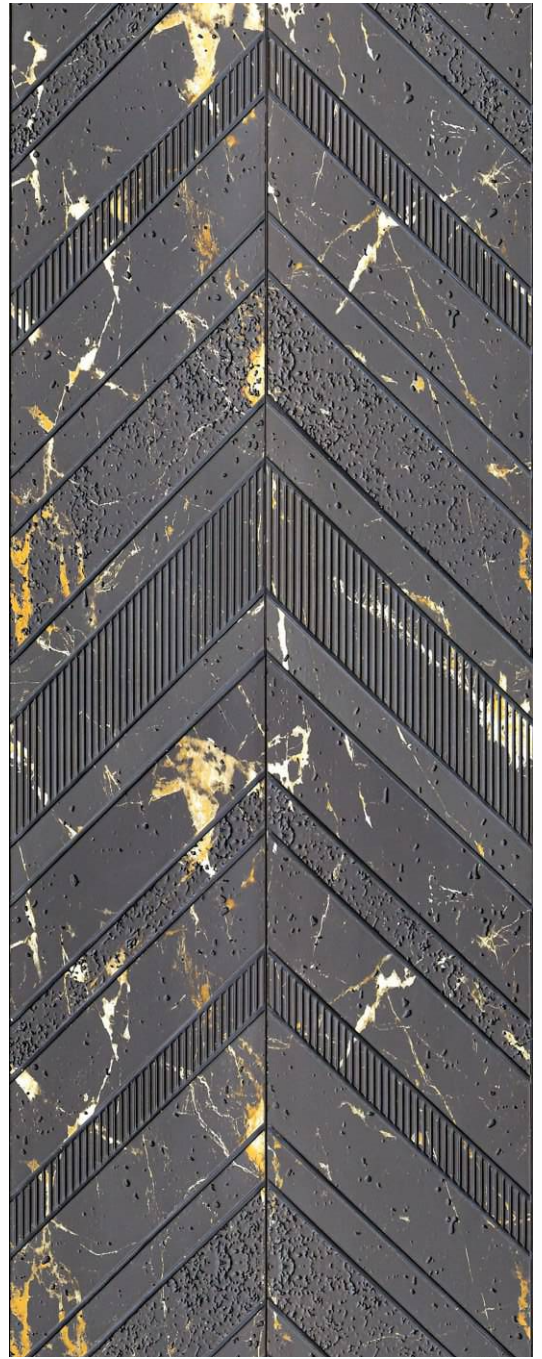

1206

12 inch x 8 feet | 12 inch x 9.5 feet

From concept to creation—each panel shaped to elevate modern spaces.

SEAMLESS PATTERNS

INTRICATE PATTERNS

QUICK INSTALLATION

BORER RESISTANT

WATER RESISTANT