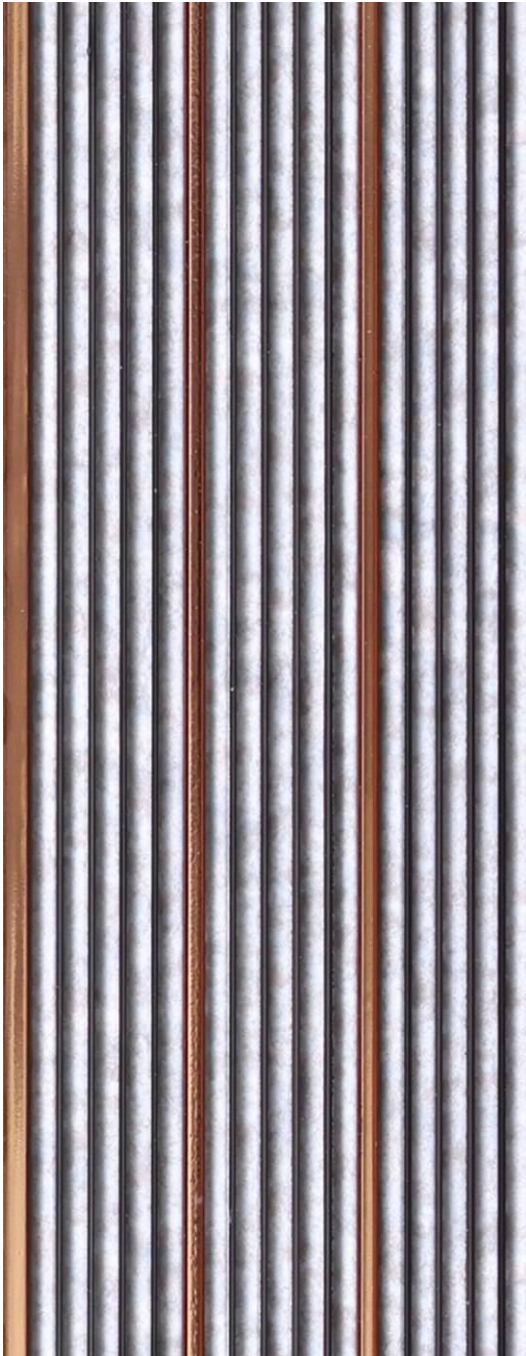

524

Sculpted Precision

Every panel, a balance of geometry, proportion, and crafted excellence.

[5 inch x 8 feet | 5 inch x 9.5 feet]

SEAMLESS PATTERNS

INTRICATE PATTERNS

QUICK INSTALLATION

BORER RESISTANT

WATER RESISTANT